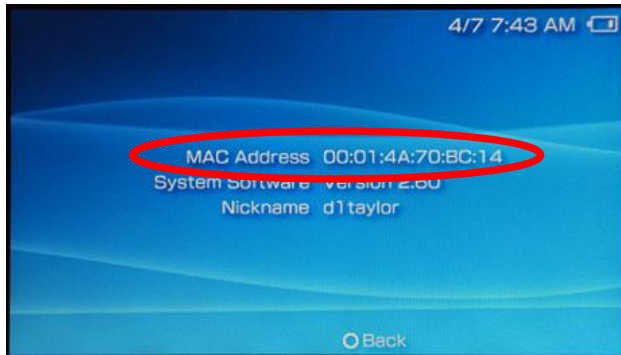

To Find out the MAC Address on a Sony PSP

1. Go to the settings menu
2. Go to system settings
3. Go to System Information

4. Email the Mac Address to gaming@quincy.edu with the subject line: **"PSP game console Clean Access request"**